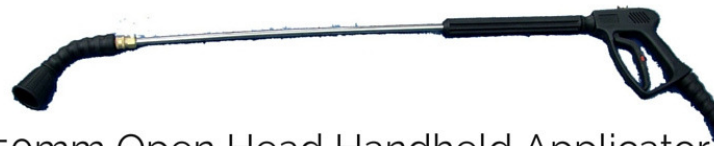

Weedtechnics

SATUSTEAM™ WEED CONTROL

Versitech Satusteam™ Applicator Head

The Versitech applicators are general purpose hand held applicators suitable for spot weeding, controlling weeds around buildings and in hard surfaces. They provide excellent weed control in parks, gardens and for organic growers.

50mm Open Head Handheld Applicator

300mm (12') Closed Head

600mm (24') Closed Head

The Ultimate Solution in Organic Weed Control

- ✓ Insulated, robust, trigger operated applicator gun
- ✓ 30m (100 ft) long high temperature hose with sheath
- ✓ Stainless steel quick release coupling with patented siltproof action
- ✓ Constructed from stainless steel and heat resistant mouldings